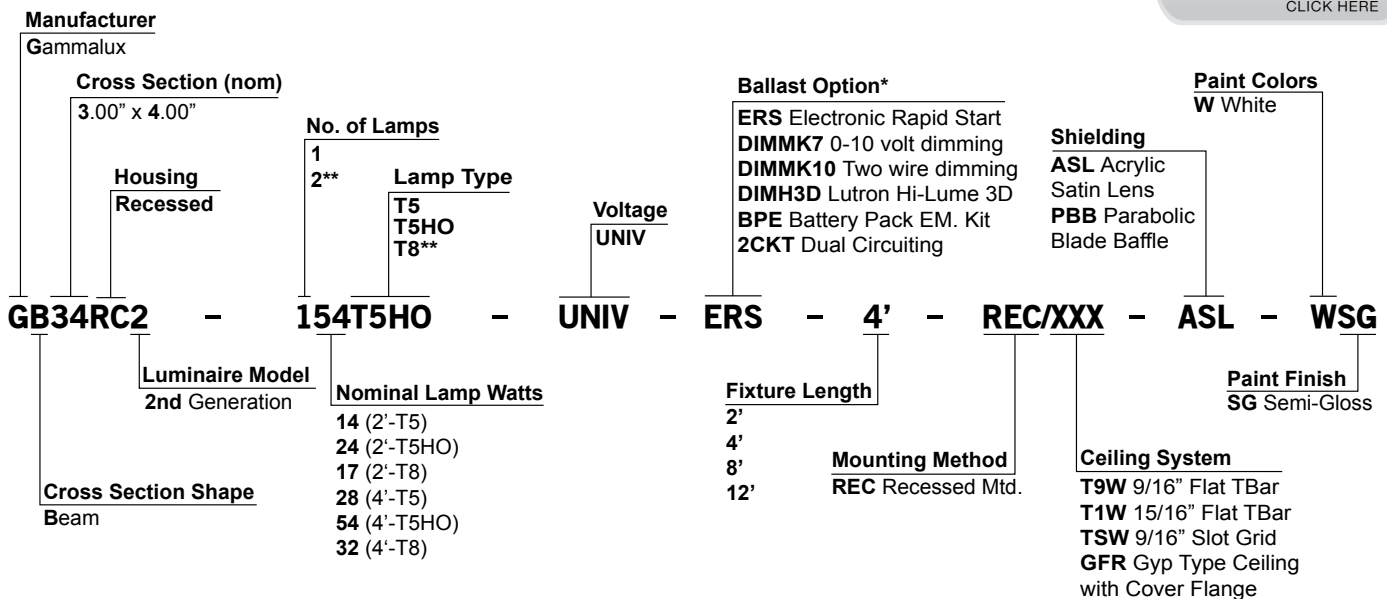

Standard Nomenclature

FOR MODIFICATION CAPABLE VERSION, CLICK HERE

*Only one Ballast Option may be selected per fixture. Battery Pack not available in 2' length. 2CKT not available in 2' or 4' length with one lamp.

**T8 lamps available in one-lamp cross section only.