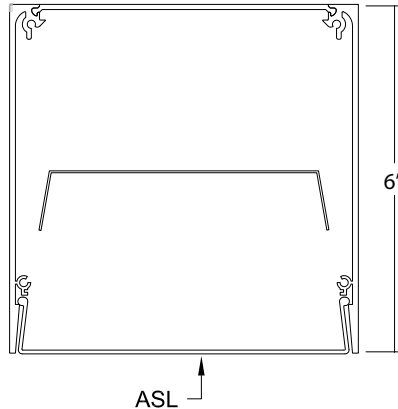

*Only one Ballast Option may be selected per fixture. Battery Pack not available in 2' length. 2CKT not available in 2' or 4' length with one lamp.

Revision: 2 Date: Sep 2013

Please click or scan QR code for complete spec sheet with photometry and mounting details.