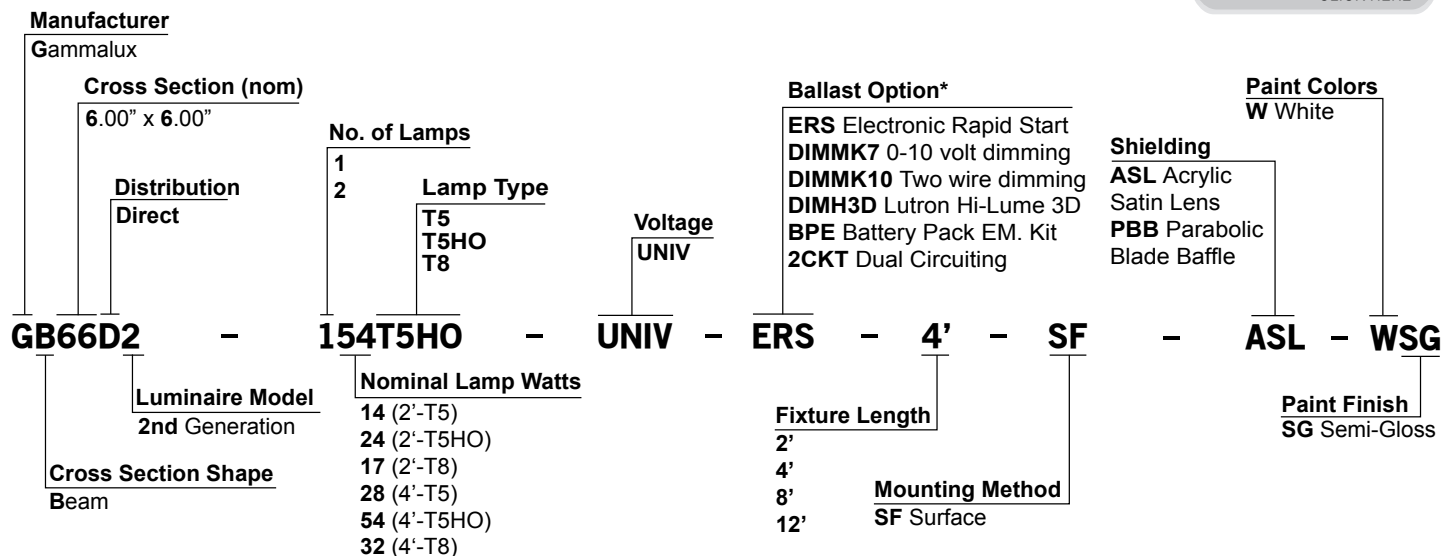

Standard Nomenclature

FOR MODIFICATION CAPABLE VERSION, CLICK HERE

*Only one Ballast Option may be selected per fixture. Battery Pack not available in 2' length. 2CKT not available in 2' or 4' length with one lamp.

248 East Arrow Highway, San Dimas, CA 91773 Tel 909.599.9669 800.356.3275
Fax 909.599.5288 E-mail: info@gammalux.com
Gammalux products comply with ARRA Buy American requirements.