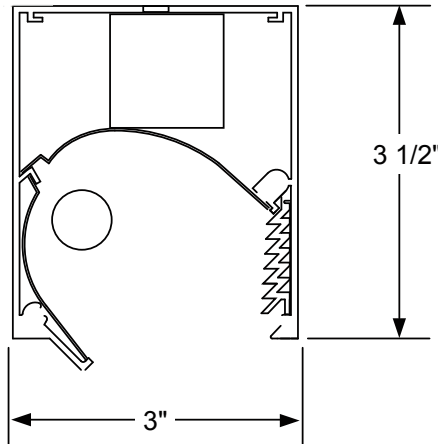

Gammalux Lighting Systems reserves the right to change details of fixture designs and construction at any time.

Product Overview (for complete specifications, click QR code)

Construction: Extruded aluminum housing is available in standard lengths of 2', 4', 8', and 12'. Fixtures are individual and cannot be joined into continuous runs.

Electrical: Gammalux products are **UL** and **cUL** listed with quick electrical disconnect and ballasts by OSRAM SYLVANIA or equal.

Reflectors: Asymmetric reflectors are specular aluminum and flat black baffle system minimizes glare.

Optical: Asymmetric reflectors are specular aluminum and flat black baffle system minimizes glare.

Finish/Color: High quality paint finish in semi-gloss white.

Packing and Shipping: Our packing, labeling and shipping systems ensure products arrive safely, ready to install.