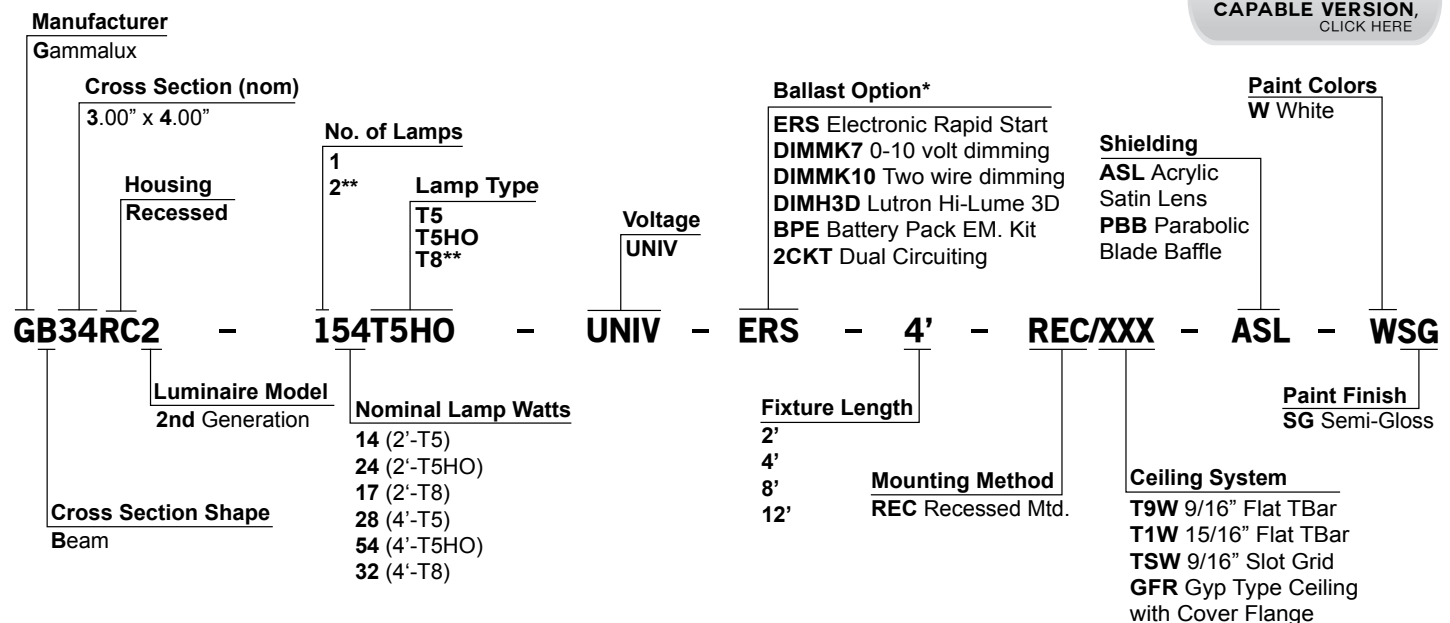

Standard Nomenclature

FOR MODIFICATION CAPABLE VERSION, CLICK HERE

*Only one Ballast Option may be selected per fixture. Battery Pack not available in 2' length. 2CKT not available in 2' or 4' length with one lamp.