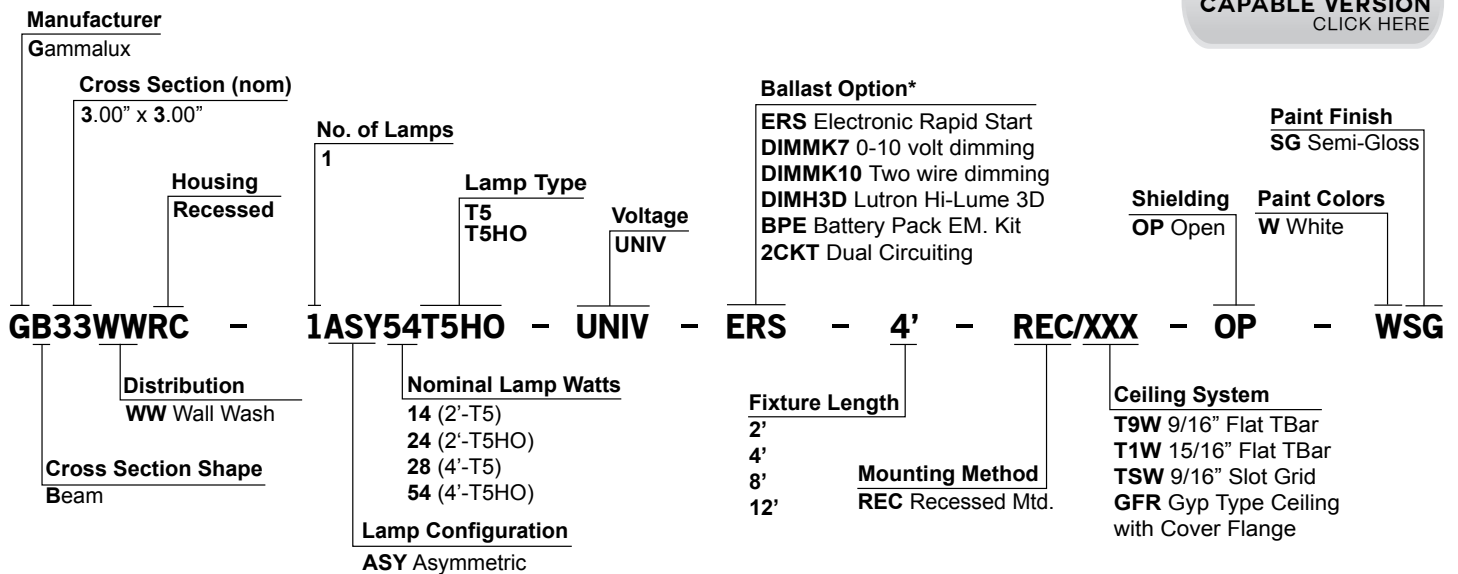

Standard Nomenclature

FOR MODIFICATION CAPABLE VERSION
CLICK HERE

*Only one Ballast Option may be selected per fixture. Battery Pack not available in 2' length. 2CKT not available in 2' or 4' length.

248 East Arrow Highway, San Dimas, CA 91773 Tel 909.599.9669 800.356.3275
Fax 909.599.5288 E-mail: info@gammalux.com
Gammalux products comply with ARRA Buy American requirements.