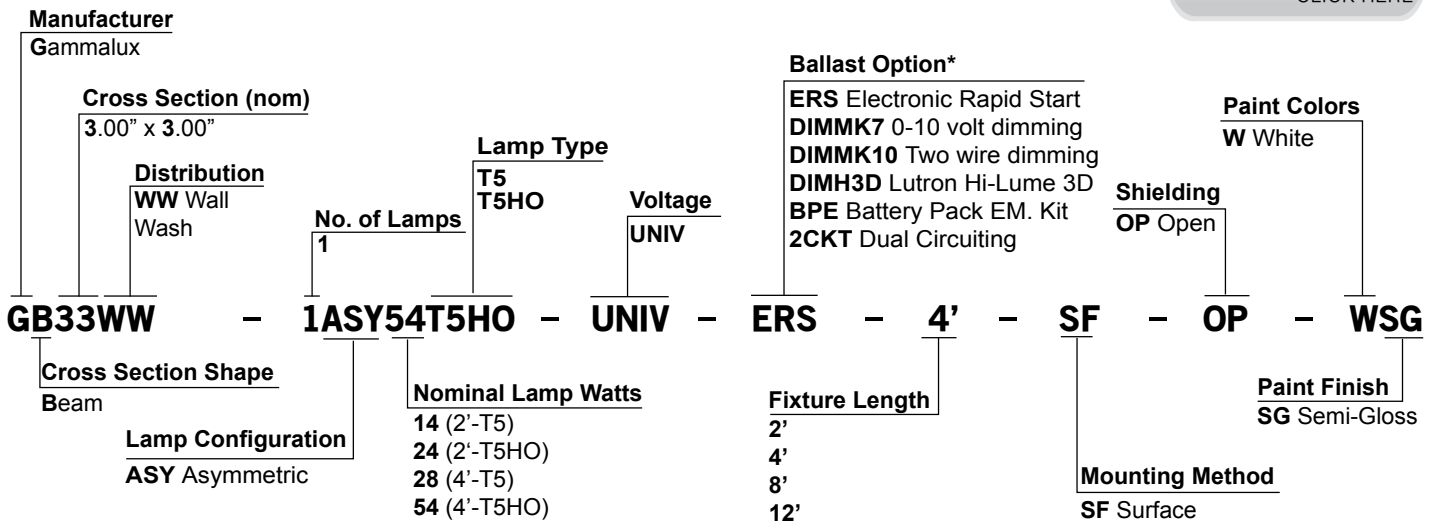

Standard Nomenclature

FOR MODIFICATION CAPABLE VERSION
[CLICK HERE](#)

*Only one Ballast Option may be selected per fixture. Battery Pack not available in 2' length. 2CKT not available in 2' or 4' length.

248 East Arrow Highway, San Dimas, CA 91773 Tel 909.599.9669 800.356.3275
Fax 909.599.5288 E-mail: info@gammalux.com
Gammalux products comply with ARRA Buy American requirements.