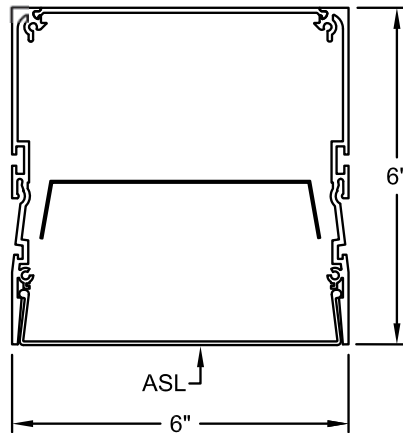

T5, T5HO or T8