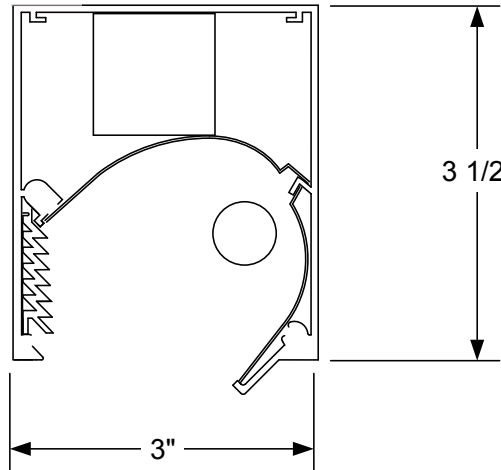

Gammalux Lighting Systems reserves the right to change details of fixture designs and construction at any time.

Product Overview (for complete specifications, see page 2)

Construction: Extruded aluminum housing is available in standard lengths of 2', 4', 8' and 12'. Fixtures are individual and cannot be joined into continuous runs.