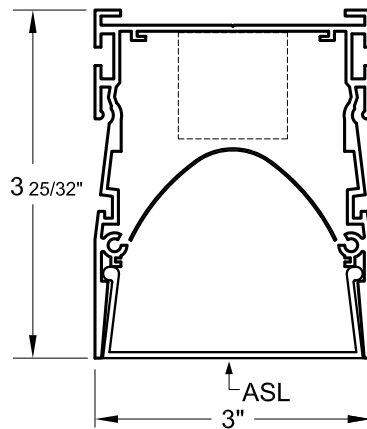

T5, T5HO or T8