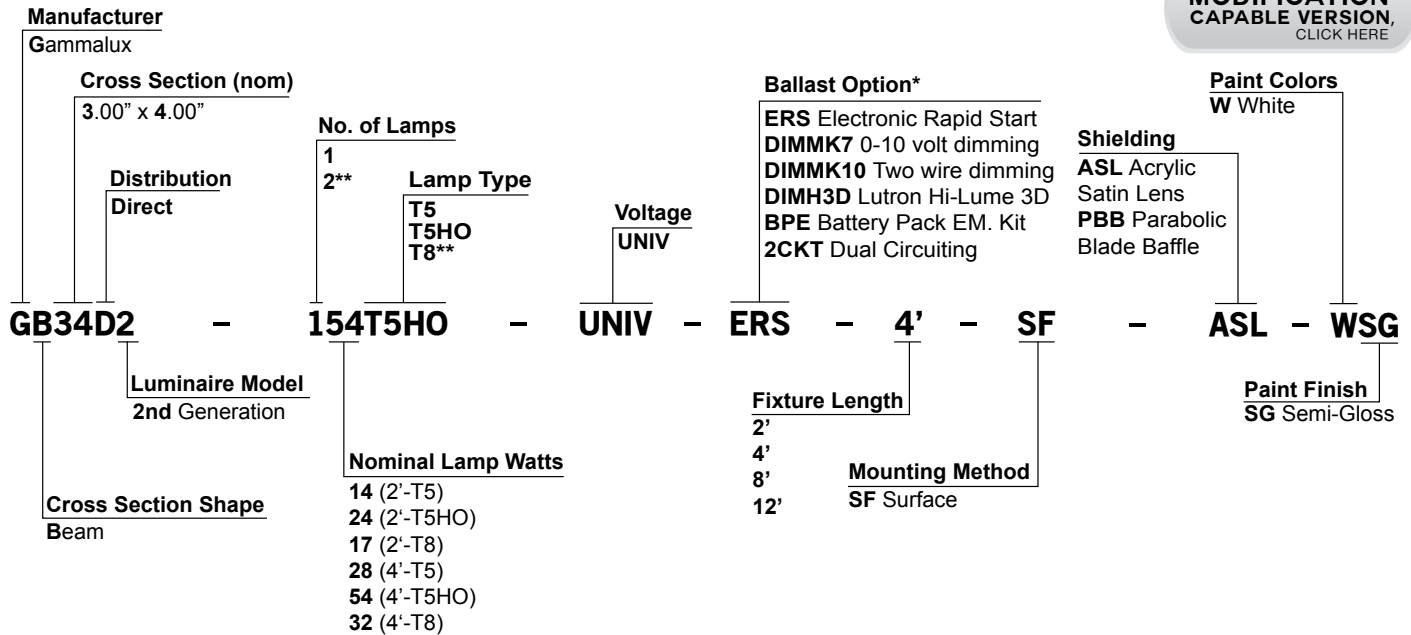

Standard Nomenclature

FOR MODIFICATION CAPABLE VERSION, CLICK HERE

*Only one Ballast Option may be selected per fixture. Battery Pack not available in 2' length. 2CKT not available in 2' or 4' length with one lamp.
**T8 lamps available in one-lamp cross section only.

248 East Arrow Highway, San Dimas, CA 91773 Tel 909.599.9669 800.356.3275
Fax 909.599.5288 E-mail: info@gammalux.com
Gammalux products comply with ARRA Buy American requirements.