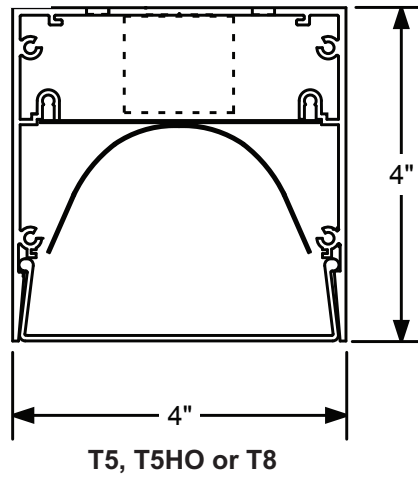

Gammalux Lighting Systems reserves the right to change details of fixture designs and construction at any time.

Product Overview (for complete specifications, click QR code)

Construction: Extruded aluminum housing is available in standard lengths of 2', 4', 8' and 12'. Fixtures are individual and cannot be joined into continuous runs.

Electrical: Gammalux products are **UL** and **cUL** listed with quick electrical disconnect and ballasts by OSRAM SYLVANIA or equal.

Optical: Reflectors are designed to provide even washing of light across the lens. Reflectors and parabolic louver are semi-specular aluminum.

Finish/Color: High quality paint finish in semi-gloss white.

Packing and Shipping: Our packing, labeling and shipping systems ensure products arrive safely, ready to install.