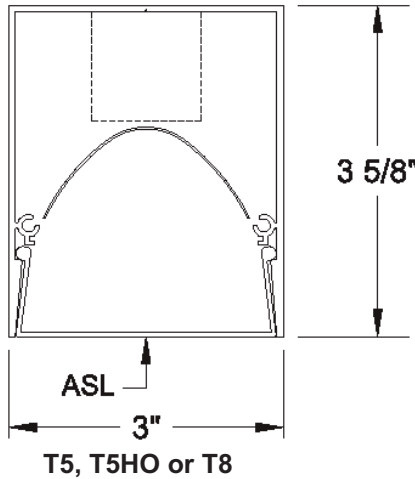

Gammalux Lighting Systems reserves the right to change details of fixture designs and construction at any time.

Product Overview (for complete specifications, click QR code)

Construction: Extruded aluminum housing is available in standard lengths of 2', 4', 8' and 12'. Fixtures are individual and cannot be joined into continuous runs.

Electrical: Gammalux products are **UL** and **cUL** listed with quick electrical disconnect and ballasts by OSRAM SYLVANIA or equal.

Optical: Reflectors are designed to provide even washing of light across the lens. Reflectors and parabolic louver are semi-specular aluminum.

Finish/Color: High quality paint finish in semi-gloss white.

Packing and Shipping: Our packing, labeling and shipping systems ensure products arrive safely, ready to install.