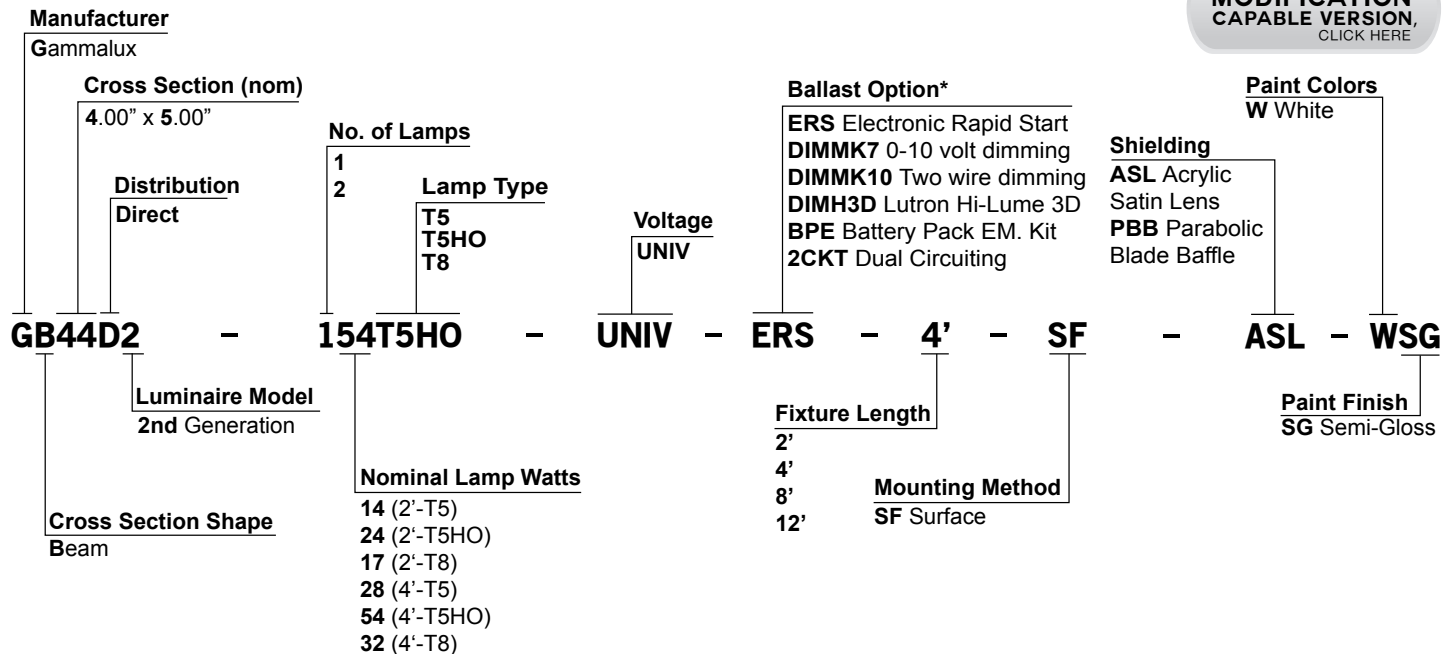

Standard Nomenclature

FOR MODIFICATION CAPABLE VERSION, CLICK HERE

*Only one Ballast Option may be selected per fixture. Battery Pack not available in 2' length. 2CKT not available in 2' or 4' length with one lamp.

248 East Arrow Highway, San Dimas, CA 91773 Tel 909.599.9669 800.356.3275
Fax 909.599.5288 E-mail: info@gammalux.com
Gammalux products comply with ARRA Buy American requirements.