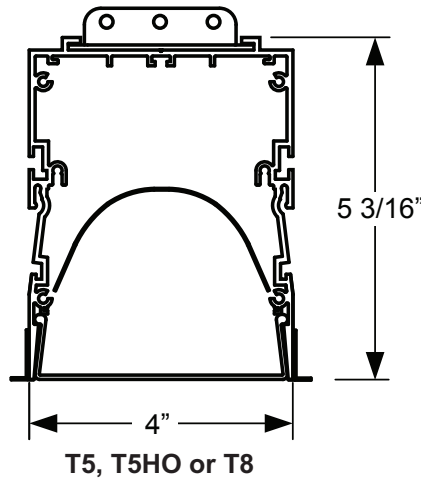

Gammalux Lighting Systems reserves the right to change details of fixture designs and construction at any time.

Product Overview (for complete specifications, click QR code)

Construction: Extruded aluminum housing is available in standard lengths of 2', 4', 8', and 12'. Fixtures are individual and cannot be joined into continuous runs.

Electrical: Gammalux products are **UL** and **cUL** listed with quick electrical disconnect and ballasts by OSRAM SYLVANIA or equal.

Optical: Reflectors are designed to provide even washing of light across the lens. Reflectors and parabolic louver are semi-specular aluminum.

Finish/Color: High quality paint finish in semi-gloss white.

Packing and Shipping: Our packing, labeling and shipping systems ensure products arrive safely, ready to install.